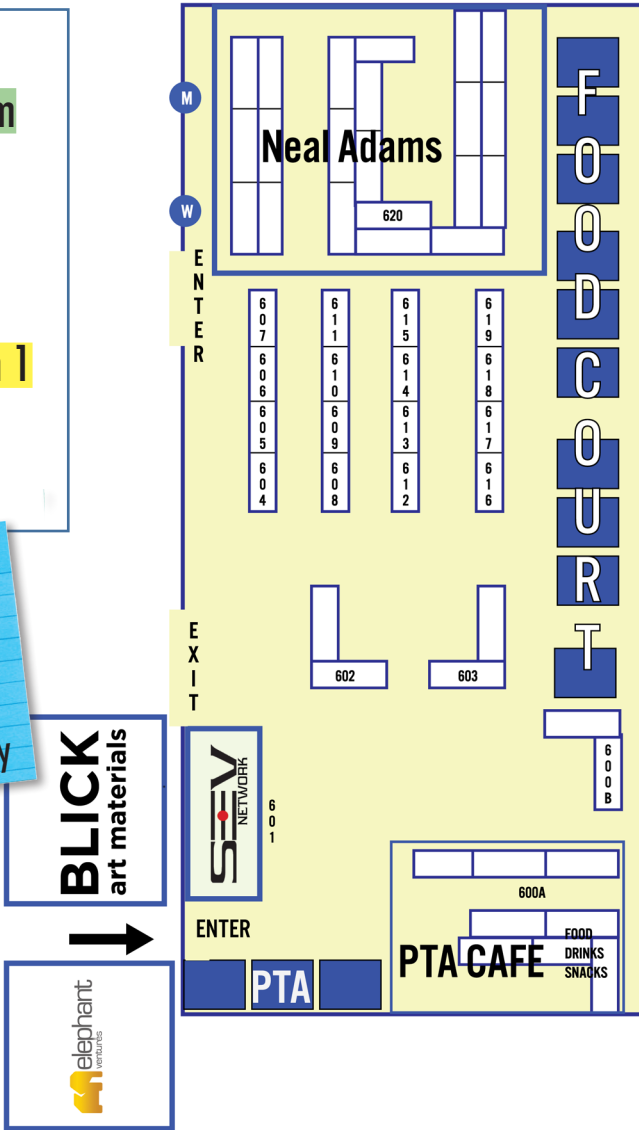

Cafeteria - 5th floor

Panels/Workshops:

- LL2
- Auditorium
- Black Box
- 6th Floor
- Library
- Classroom 1
- Lobby
- Microsoft

See Handout for Complete Vendor List and Table Directory

C A F E T E R I A

Gym - 5th floor

FanfaireNYC takes place on LL2, 5th Floor, and 6th Floor only!
Visiting any other floor is prohibited! Play nice!