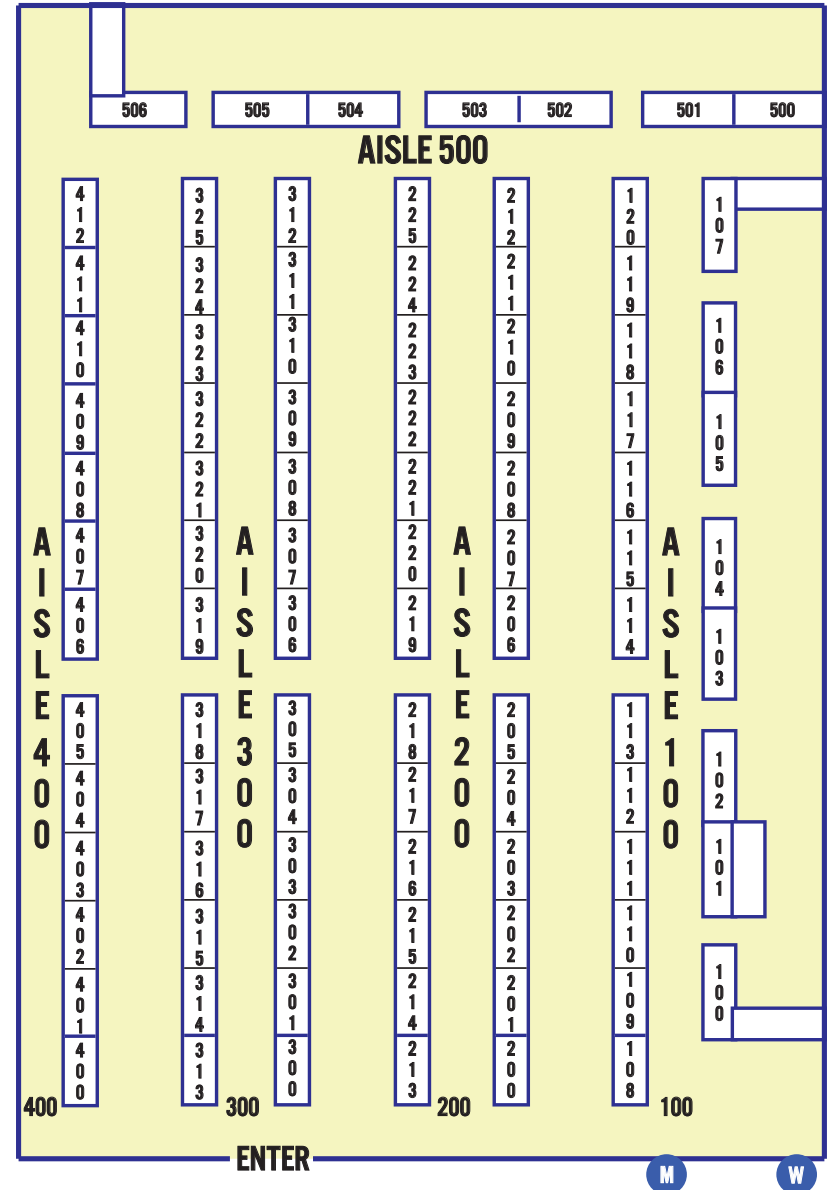

Cafeteria - 5th floor

Panels/Workshops:

- LL2
- Auditorium
- Black Box
- 6th Floor
- Library
- Classroom 1
- Lobby
- Microsoft

See Handout for Complete Vendor List and Table Directory

C A F E T E R I A

Gym - 5th floor

FanfaireNYC takes place on LL2, 5th Floor, and 6th Floor only!
Visiting any other floor is prohibited! Play nice!